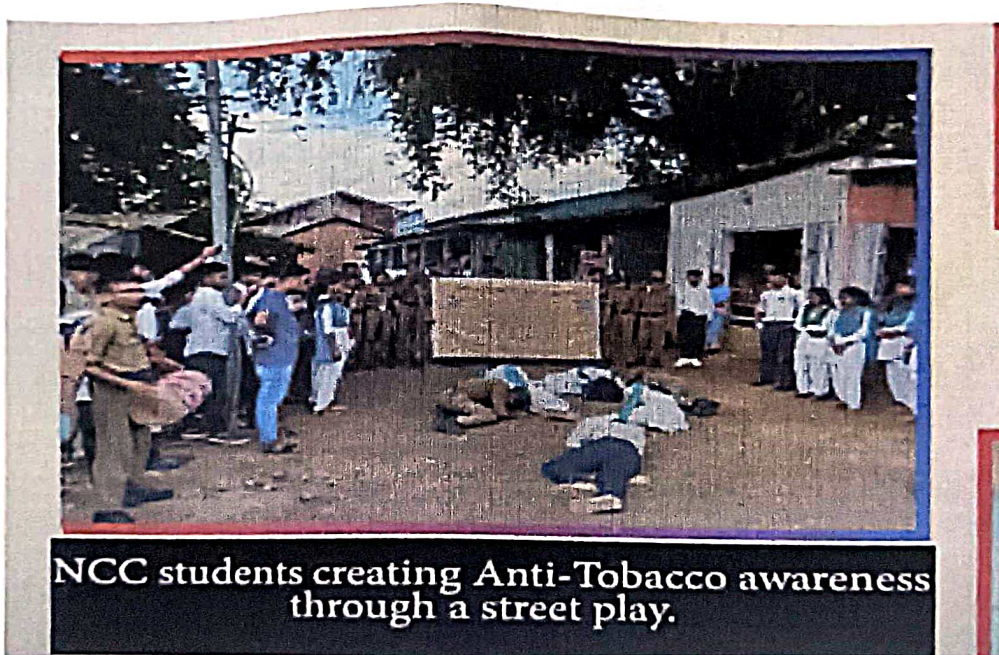

DATE: 24 / 08 / 2019

ACTIVITY: Cadets of Kaliabor College NCC unit has organised Awareness Drive on Anti-Tobacco and Swachhta Abhiyaan on 24/08/2020. The basic objective of the programme was to increase the awareness on the dangerous consequences of taking tobacco as well as the relevance of Swachhta Abhiyaan for protection of environment. The volunteers of NSS have also assisted to the cadets of Kaliabor College NCC. 37 numbers of NCC cadets have extended their support for successful completion of the drive.