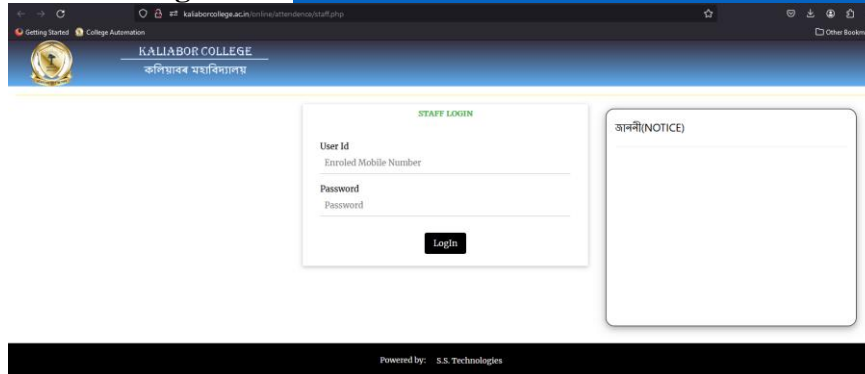

a. Leave management: <http://kaliaborcollege.ac.in/online/attendance/staff.php>