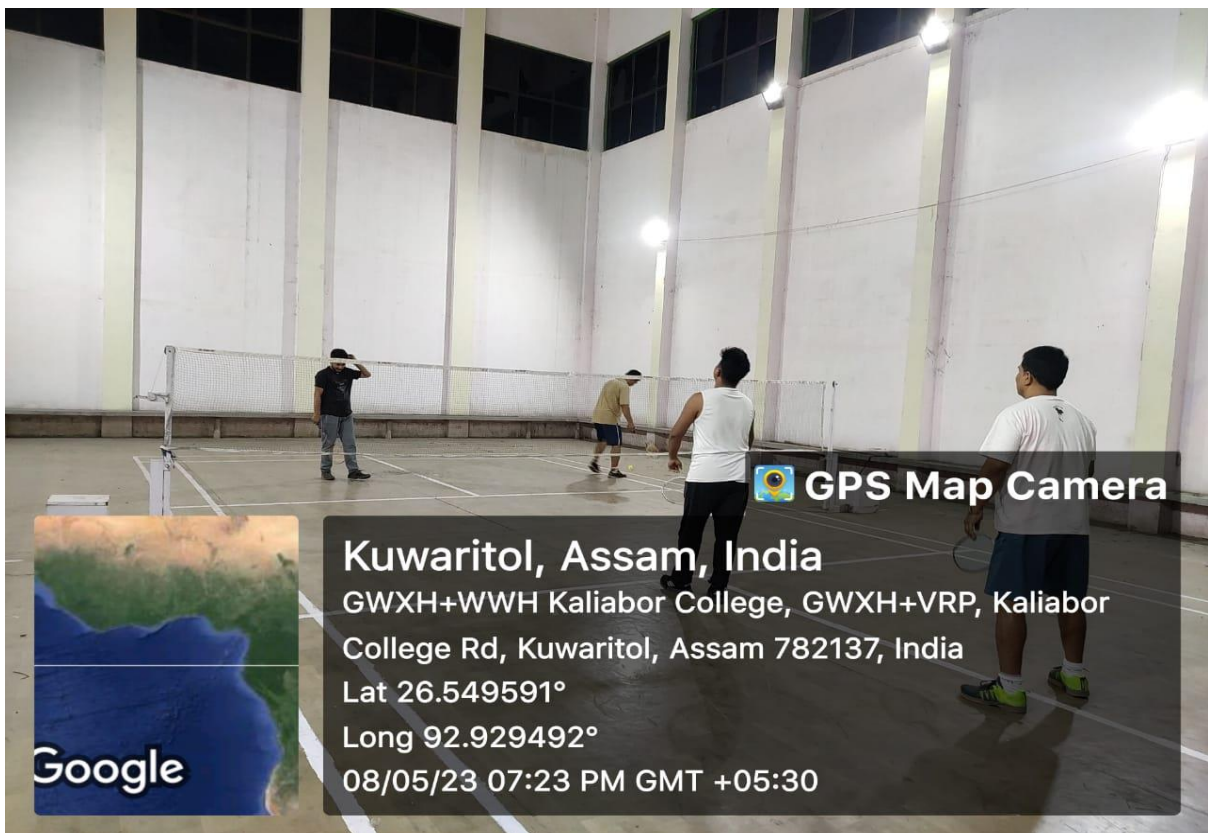

COLLEGE PLAYGROUND

INDOOR STADIUM

Kuwaritol, Assam, India

Kuwaritol Chari Ali, Shop No 5, Silghat Kaliabor Rd,

Kuwaritol, Assam 782137, India

Lat 26.551477°

Long 92.9293°

13/05/23 02:08 PM GMT +05:30